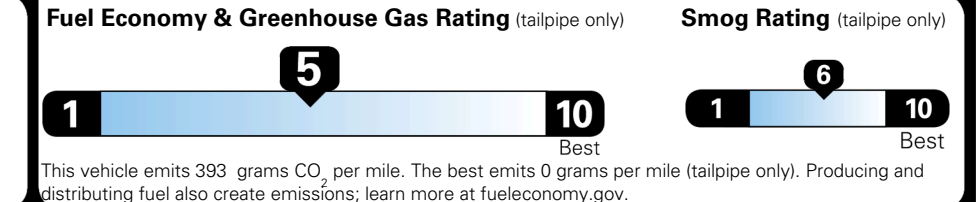

ADDITIONAL STANDARD FEATURES

- Carpeted Floor Mats

Full Tank of Gas

GENESIS WARRANTY

- 5-year / 60,000-mile New Vehicle Warranty*
- 10-year / 100,000-mile Powertrain Warranty*
- 7-year / Unlimited-mile Anti-perforation Warranty*
- * Limited warranties, see dealer for details

Manufacturer's Suggested Retail Price: $51,885.00

ADDED FEATURES:

- *UYUNI WHITE(UYH) Paint $650.00
- **Accessories**
- *All Season Fitted Liners $235.00
- *Cargo Tray $195.00
- *Roadside Assistance $105.00
- *First Aid Kit $65.00
- *Cargo Net $55.00
- *Cargo Blocks $40.00

SOLD TO: GA721 SHIPPED TO: GA721
GENESIS OF CUMMING
740 PEACHTREE PARKWAY
CUMMING GA 30041

VIN: 5NMMADTB7TH070781	EXTERIOR COLOR: UYUNI WHITE	INTERIOR/SEAT COLOR: VANILLA BEIGE/OBSIDIAN
MODEL: 7S3AAL9GW5A5	PORT OF ENTRY: MA	TRANSPORT: TRUCK
EMISSIONS: This vehicle is certified to meet emission requirements in all 50 states		ACCESSORY WEIGHT: 22 lbs./ 10 kgs.

Inland Freight & Handling : $1,495.00

TOTAL PRICE: $54,725.00

EPA DOT Fuel Economy and Environment

Gasoline Vehicle

Fuel Economy

23 MPG
combined city/hwy

20 city
28 highway

4.3 gallons per 100 miles

Small SUVs range from 14 to 125 MPG. The best vehicle rates 146 MPGe.

You spend $5,000
more in fuel costs over 5 years compared to the average new vehicle.

Annual fuel cost $2,700

Actual results will vary for many reasons, including driving conditions and how you drive and maintain your vehicle. The average new vehicle gets 29 MPG and costs $8,500 to fuel over 5 years. Cost estimates are based on 15,000 miles per year at $ 4.15 per gallon. MPGe is miles per gasoline gallon equivalent. Vehicle emissions are a significant cause of climate change and smog.

fueleconomy.gov
Calculate personalized estimates and compare vehicles

GOVERNMENT 5-STAR SAFETY RATINGS

Overall Vehicle Score ★ ★ ★ ★ ★

Based on the combined rating of frontal, side and rollover. Should ONLY be compared to other vehicles of similar size and weight.

Frontal Crash	Driver	★ ★ ★ ★ ★
	Passenger	★ ★ ★ ★ ★
Based on the risk of injury in a frontal impact. Should ONLY be compared to other vehicles of similar size and weight.		
Side Crash	Front seat	★ ★ ★ ★ ★
	Rear seat	★ ★ ★ ★ ★
Based on the risk of injury in a side impact.		
Rollover		★ ★ ★ ★
Based on the risk of rollover in a single-vehicle crash.		

Manufacturer's suggested retail price includes manufacturer's recommended pre-delivery service. Gasoline license and title fees state and local taxes and dealer installed options and accessories are not included in the manufacturer's suggested retail price. This label has been affixed to this vehicle by Genesis Motor America, pursuant to the requirements of 15 U.S.C. 1231 et seq. which prohibits its removal or alteration prior to delivery to the ultimate purchaser.

Star ratings range from 1 to 5 stars (★★★★★) with 5 being the highest.
Source: National Highway Traffic Safety Administration (NHTSA).
www.safercar.gov or 1-888-327-4236

PARTS CONTENT INFORMATION

FOR VEHICLES IN THIS CARLINE: U.S./CANADIAN PARTS CONTENT: 26 %
MAJOR SOURCES OF FOREIGN PARTS CONTENT: KOREA: 64 %
FOR THIS VEHICLE: FINAL ASSEMBLY POINT: MONTGOMERY, ALABAMA
COUNTRY OF ORIGIN:
ENGINE: KOREA TRANSMISSION: KOREA
Note: Parts content does not include final assembly, distribution, or other non-parts costs.