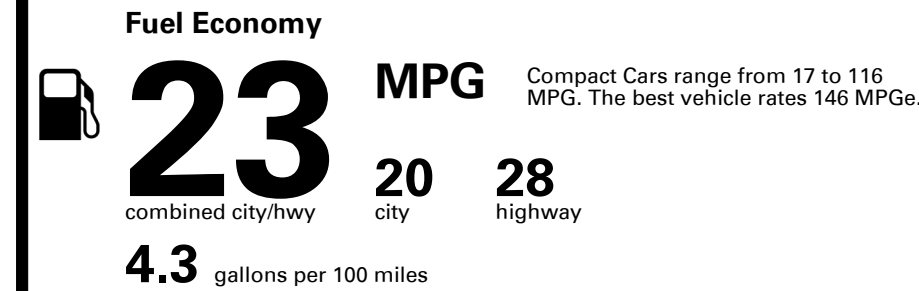

PRESTIGE FEATURES

- Aluminum Trim
- Wide Sunroof
- Parking Distance Warning
- Power-Folding Outside Mirrors w/ Genesis Logo Puddle Lamps
- Leather Seating Surfaces
- Power Front Passenger Seat w/ Power Lumbar
- Integrated Memory System
- Ventilated Front Seats
- Lexicon® Premium Audio
- Wireless Phone Charger
- Surround View Monitor / Blind Spot Monitor

Additional Standard Features

- Carpeted Floor Mats

Full Tank of Gas

GENESIS WARRANTY

- 5-year / 60,000-mile New Vehicle Warranty*
- 10-year / 100,000-mile Powertrain Warranty*
- 7-year / Unlimited-mile Anti-perforation Warranty*
- Limited warranties, see dealer for details

Manufacturer's Suggested Retail Price: $50,450.00

ADDED FEATURES:

- *MAKALU GRAY(NCM) Paint $650.00
- Accessories
- *Reversible Cargo Tray $195.00
- *First Aid Kit $65.00
- *All Season Fitted Liners $235.00

SOLD TO: NC711
GENESIS OF LAKE NORMAN
18605 STATESVILLE ROAD
CORNELIUS NC 28031

SHIPPED TO: NC711

VIN: KMTG34SC1TU172606	EXTERIOR COLOR: MAKALU GRAY	INTERIOR/SEAT COLOR: VANILLA BEIGE/VANILLA
MODEL: R0442A45	PORT OF ENTRY: BR	TRANSPORT: TRUCK
EMISSIONS: This vehicle is certified to meet emission requirements in all 50 states		ACCESSORY WEIGHT: 14 lbs./ 6 kgs.

Inland Freight & Handling : $1,395.00

TOTAL PRICE: $52,990.00

EPA DOT Fuel Economy and Environment

Gasoline Vehicle

You spend $5,000
more in fuel costs over 5 years compared to the average new vehicle.

Annual fuel cost $2,700

Fuel Economy & Greenhouse Gas Rating (tailpipe only)

Smog Rating (tailpipe only)

This vehicle emits 385 grams CO₂ per mile. The best emits 0 grams per mile (tailpipe only). Producing and distributing fuel also create emissions; learn more at fueleconomy.gov.

Actual results will vary for many reasons, including driving conditions and how you drive and maintain your vehicle. The average new vehicle gets 29 MPG and costs $8,500 to fuel over 5 years. Cost estimates are based on 15,000 miles per year at $ 4.15 per gallon. MPGe is miles per gasoline gallon equivalent. Vehicle emissions are a significant cause of climate change and smog.

fueleconomy.gov

Calculate personalized estimates and compare vehicles

GOVERNMENT 5-STAR SAFETY RATINGS

This vehicle has not been rated by the government for overall vehicle score, frontal crash, side crash or rollover risk.

Source: National Highway Traffic Safety Administration (NHTSA).
www.safercar.gov or 1-888-327-4236

Manufacturer's suggested retail price includes manufacturer's recommended pre-delivery service. Gasoline license and title fees state and local taxes and dealer installed options and accessories are not included in the manufacturer's suggested retail price. This label has been affixed to this vehicle by Genesis Motor America, pursuant to the requirements of 15 U.S.C. 1231 et seq. which prohibits its removal or alteration prior to delivery to the ultimate purchaser.

PARTS CONTENT INFORMATION

FOR VEHICLES IN THIS CARLINE: U.S./CANADIAN PARTS CONTENT: 5 %

MAJOR SOURCES OF FOREIGN PARTS CONTENT: KOREA: 80 %

FOR THIS VEHICLE: FINAL ASSEMBLY POINT: ULSAN, KOREA

COUNTRY OF ORIGIN:

ENGINE: KOREA TRANSMISSION: KOREA

Note: Parts content does not include final assembly, distribution, or other non-parts costs.