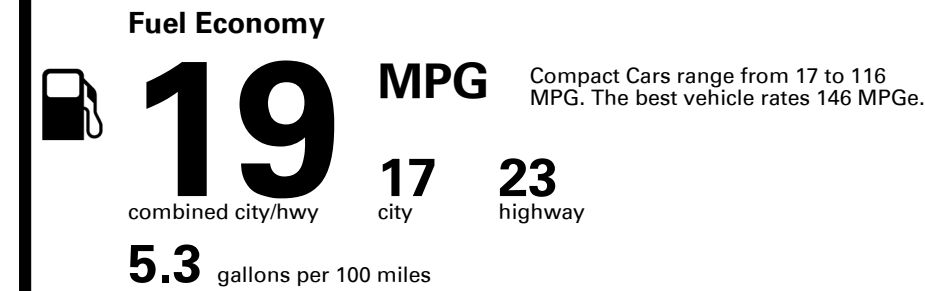

Manufacturer's Suggested Retail Price: \$55,600.00

ADDED FEATURES:

- *UYUNI WHITE(UYH) Paint \$650.00

SOLD TO: NC711
GENESIS OF LAKE NORMAN
18605 STATESVILLE ROAD
CORNELIUS NC 28031

SHIPPED TO: NC711

VIN: KMTG54SE7TU171021	EXTERIOR COLOR: UYUNI WHITE	INTERIOR/SEAT COLOR: OBSIDIAN BLACK/OBSIDIAN
MODEL: R0472A65	PORT OF ENTRY: BR	TRANSPORT: TRUCK
EMISSIONS: This vehicle is certified to meet emission requirements in all 50 states		ACCESSORY WEIGHT: 0 lbs./ 0 kgs.

Inland Freight & Handling : \$1,395.00

TOTAL PRICE: \$57,645.00

EPA DOT Fuel Economy and Environment

Gasoline Vehicle

You spend \$8,000
more in fuel costs over 5 years compared to the average new vehicle.