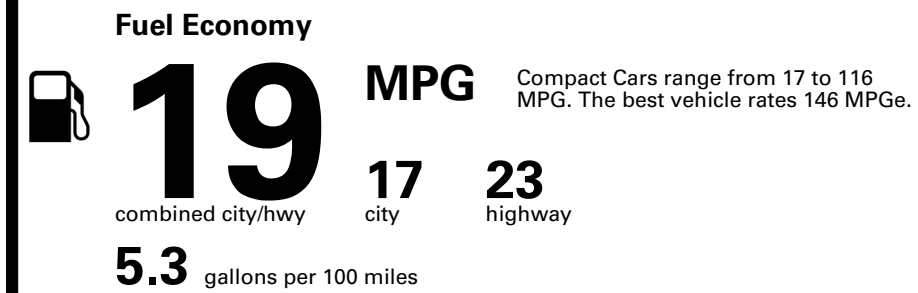

SOLD TO: NC711
GENESIS OF LAKE NORMAN
18605 STATESVILLE ROAD
CORNELIUS NC 28031

SHIPPED TO: NC711

Inland Freight & Handling : \$1,395.00

VIN: KMTG54SEXTU175628	EXTERIOR COLOR: VIK BLACK	INTERIOR/SEAT COLOR: OBSIDIAN BLACK/OBSIDIAN
MODEL: 7C7AAJ5GS4A5	PORT OF ENTRY: BR	TRANSPORT: TRUCK
EMISSIONS: This vehicle is certified to meet emission requirements in all 50 states		ACCESSORY WEIGHT: 15 lbs./ 7 kgs.

TOTAL PRICE: \$58,130.00

EPA DOT Fuel Economy and Environment

Gasoline Vehicle

You spend \$8,000
more in fuel costs over 5 years compared to the average new vehicle.

Annual fuel cost \$3,300

Fuel Economy & Greenhouse Gas Rating (tailpipe only)