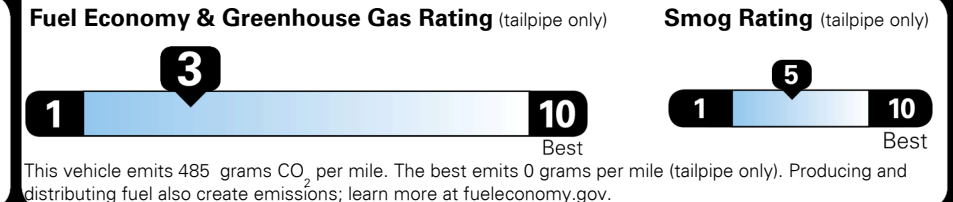

Full Tank of Gas

GENESIS WARRANTY

- 5-year/60,000-mile New Vehicle Warranty*
- 10-year/100,000-mile Powertrain Warranty*
- 7-year/Unlimited-mile Anti-perforation Warranty*
- Limited warranties, see retailer for details

Manufacturer's Suggested Retail Price: $78,350.00

ADDED FEATURES:

- *CERES BLUE(ASA) Paint $650.00
- Accessories
- *Cargo Mat $200.00
- *Roadside Assistance Kit $105.00
- *First Aid Kit $65.00
- *NFC Key Card $30.00
- *Bumper Applique $90.00

SOLD TO: NC711 SHIPPED TO: NC711
GENESIS OF LAKE NORMAN
18605 STATESVILLE ROAD
CORNELIUS NC 28031

VIN: KMTGG4SD8TU330226	EXTERIOR COLOR: CERES BLUE	INTERIOR/SEAT COLOR: VANILLA BEIGE/ASH
MODEL: S1492A65	PORT OF ENTRY: BR	TRANSPORT: TRUCK
EMISSIONS: This vehicle is certified to meet emission requirements in all 50 states		ACCESSORY WEIGHT: 14 lbs./ 7 kgs.

Inland Freight & Handling : $1,495.00

TOTAL PRICE: $80,985.00

EPA DOT Fuel Economy and Environment

Gasoline Vehicle

Fuel Economy

18 MPG
combined city/hwy

15 city
24 highway

5.6 gallons per 100 miles

Large Cars range from 14 to 146 MPG. The best vehicle rates 146 MPG.

You spend $8,750
more in fuel costs over 5 years compared to the average new vehicle.

Annual fuel cost $3,450

Actual results will vary for many reasons, including driving conditions and how you drive and maintain your vehicle. The average new vehicle gets 29 MPG and costs $8,500 to fuel over 5 years. Cost estimates are based on 15,000 miles per year at $ 4.15 per gallon. MPGe is miles per gasoline gallon equivalent. Vehicle emissions are a significant cause of climate change and smog.

fueleconomy.gov
Calculate personalized estimates and compare vehicles

GOVERNMENT 5-STAR SAFETY RATINGS

Overall Vehicle Score ★ ★ ★ ★ ★

Based on the combined rating of frontal, side and rollover. Should ONLY be compared to other vehicles of similar size and weight.

Frontal Crash	Driver Passenger	★ ★ ★ ★ ★
Based on the risk of injury in a frontal impact. Should ONLY be compared to other vehicles of similar size and weight.		
Side Crash	Front seat Rear seat	★ ★ ★ ★ ★
Based on the risk of injury in a side impact.		
Rollover		★ ★ ★ ★ ★
Based on the risk of rollover in a single-vehicle crash.		

Manufacturer's suggested retail price includes manufacturer's recommended pre-delivery service. Gasoline license and title fees state and local taxes and dealer installed options and accessories are not included in the manufacturer's suggested retail price. This label has been affixed to this vehicle by Genesis Motor America, pursuant to the requirements of 15 U.S.C. 1231 et seq. which prohibits its removal or alteration prior to delivery to the ultimate purchaser.

Star ratings range from 1 to 5 stars (★★★★★) with 5 being the highest.
Source: National Highway Traffic Safety Administration (NHTSA).
www.safercar.gov or 1-888-327-4236

PARTS CONTENT INFORMATION

FOR VEHICLES IN THIS CARLINE: U.S./CANADIAN PARTS CONTENT: 3 %
MAJOR SOURCES OF FOREIGN PARTS CONTENT: KOREA: 80 %
FOR THIS VEHICLE: FINAL ASSEMBLY POINT: ULSAN, KOREA
COUNTRY OF ORIGIN:

ENGINE: KOREA **TRANSMISSION: KOREA**
Note: Parts content does not include final assembly, distribution, or other non-parts costs.