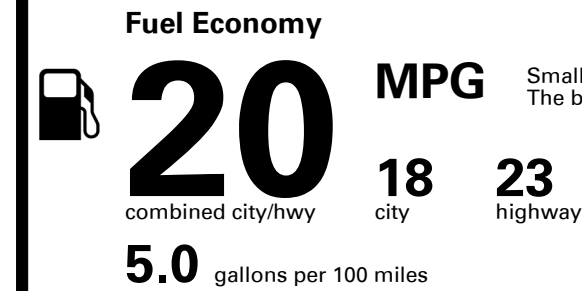

Manufacturer's Suggested Retail Price: $62,950.00

ADDED FEATURES:

- *HIMALAYAN GRAY(N5M) Paint $575.00
- *Advanced Package: $6,200.00
  - Leather Seating Surfaces
  - Surround View Monitor / Blind-Spot View Monitor
  - Remote Smart Parking Assist
  - Parking Collision-Avoidance Assist
  - Lexicon® Premium Audio / Head-Up Display
  - 3-Zone Climate Control / Heated 2nd Row Seats
  - Power Cushion Extension, Bolster, and Ergo Motion (Driver)
- *Prestige 20" $4,950.00
  - Nappa Leather Seating Surfaces / Suede Headliner
  - 12.3" 3D Digital Instrument Cluster
  - Active Noise Control - Road / Forward Attention Warning
  - Power & Ventilated 2nd Row Seats (Outboard)
  - Power Door Closure / Power Rear Door Shades

Accessories

- *Cargo Package $205.00
  - Cargo Mat & First Aid Kit
- *Wheel Locks $85.00

Inland Freight & Handling : $1,125.00

TOTAL PRICE: $76,090.00

9 A 3603QGLOVI

SOLD TO: NJ707
GENESIS OF WAYNE
1935 ROUTE 23S
WAYNE NJ 07470

SHIPPED TO: NJ707

VIN: KMUHCESC8PU132440	ENGINE: G6DSNA039068	EXTERIOR COLOR: HIMALAYAN GRAY	INTERIOR/SEAT COLOR: VAN. BEIGE W/ URB.
MODEL: V0462A65	PORT OF ENTRY: PH	TRANSPORT: TRUCK	ACCESSORY WEIGHT: 17 lbs./ 8 kgs.

EMISSIONS:
This vehicle is certified to meet emission requirements in all 50 states

EPA DOT Fuel Economy and Environment

Gasoline Vehicle

Small SUVs range from 14 to 123 MPG. The best vehicle rates 132 MPGe.

You spend $5,750
more in fuel costs over 5 years
compared to the average new vehicle.

Annual fuel cost $2,750

Fuel Economy & Greenhouse Gas Rating (tailpipe only)