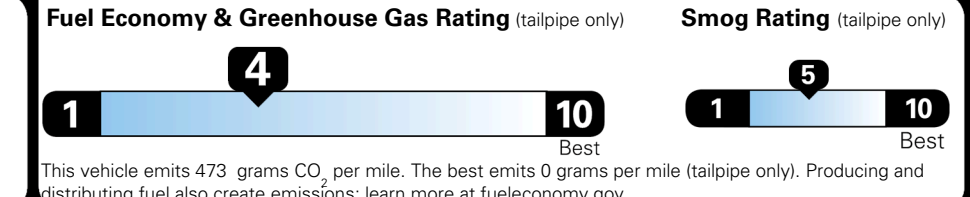

Full Tank of Gas

GENESIS WARRANTY

- 5-year/60,000-mile New Vehicle Warranty*
- 10-year/100,000-mile Powertrain Warranty*
- 7-year/Unlimited-mile Anti-perforation Warranty*
- Limited warranties, see retailer for details

Manufacturer's Suggested Retail Price: $75,950.00

ADDED FEATURES:

- *VIK BLACK(PH3) Paint $650.00
- *Mudguards $170.00
- *Fragrance Cartridges $160.00
- *First Aid Kit $65.00
- *Cargo Blocks $40.00
- *NFC Key Card $30.00

SOLD TO: NC711   **SHIPPED TO: NC711**
GENESIS OF LAKE NORMAN
18605 STATESVILLE ROAD
CORNELIUS NC 28031

VIN: KMUHDESC6TU343272	EXTERIOR COLOR: VIK BLACK	INTERIOR/SEAT COLOR: EARTH BROWN/SMOKY
MODEL: 8S8AAJ9GW7A5	PORT OF ENTRY: BR	TRANSPORT: TRUCK
EMISSIONS: This vehicle is certified to meet emission requirements in all 50 states		ACCESSORY WEIGHT: 4 lbs./ 2 kgs.

TOTAL PRICE: $78,560.00

78 A 0936HMORNI 4

Inland Freight & Handling : $1,495.00

EPA DOT Fuel Economy and Environment

Gasoline Vehicle

Fuel Economy

19 MPG
combined city/hwy

16 MPG
city

22 MPG
highway

5.3 gallons per 100 miles

Standard SUVs range from 12 to 115 MPG. The best vehicle rates 146 MPGe.

You spend $8,000
more in fuel costs over 5 years compared to the average new vehicle.

Annual fuel cost $3,300

Actual results will vary for many reasons, including driving conditions and how you drive and maintain your vehicle. The average new vehicle gets 29 MPG and costs $8,500 to fuel over 5 years. Cost estimates are based on 15,000 miles per year at $ 4.15 per gallon. MPGe is miles per gasoline gallon equivalent. Vehicle emissions are a significant cause of climate change and smog.

fueleconomy.gov
Calculate personalized estimates and compare vehicles

GOVERNMENT 5-STAR SAFETY RATINGS

Overall Vehicle Score ★ ★ ★ ★ ★

Based on the combined rating of frontal, side and rollover. Should ONLY be compared to other vehicles of similar size and weight.

Frontal Crash	Driver Passenger	★ ★ ★ ★
Based on the risk of injury in a frontal impact. Should ONLY be compared to other vehicles of similar size and weight.		
Side Crash	Front seat Rear seat	★ ★ ★ ★ ★
Based on the risk of injury in a side impact.		
Rollover		★ ★ ★ ★
Based on the risk of rollover in a single-vehicle crash.		

Manufacturer's suggested retail price includes manufacturer's recommended pre-delivery service. Gasoline license and title fees state and local taxes and dealer installed options and accessories are not included in the manufacturer's suggested retail price. This label has been affixed to this vehicle by Genesis Motor America, pursuant to the requirements of 15 U.S.C. 1231 et seq. which prohibits its removal or alteration prior to delivery to the ultimate purchaser.

Star ratings range from 1 to 5 stars (★★★★★) with 5 being the highest.
Source: National Highway Traffic Safety Administration (NHTSA).
www.safercar.gov or 1-888-327-4236

PARTS CONTENT INFORMATION

FOR VEHICLES IN THIS CARLINE: U.S./CANADIAN PARTS CONTENT: 3 %

MAJOR SOURCES OF FOREIGN PARTS CONTENT: KOREA: 80 %

FOR THIS VEHICLE: FINAL ASSEMBLY POINT: ULSAN, KOREA

COUNTRY OF ORIGIN:

ENGINE: KOREA   TRANSMISSION: KOREA

Note: Parts content does not include final assembly, distribution, or other non-parts costs.